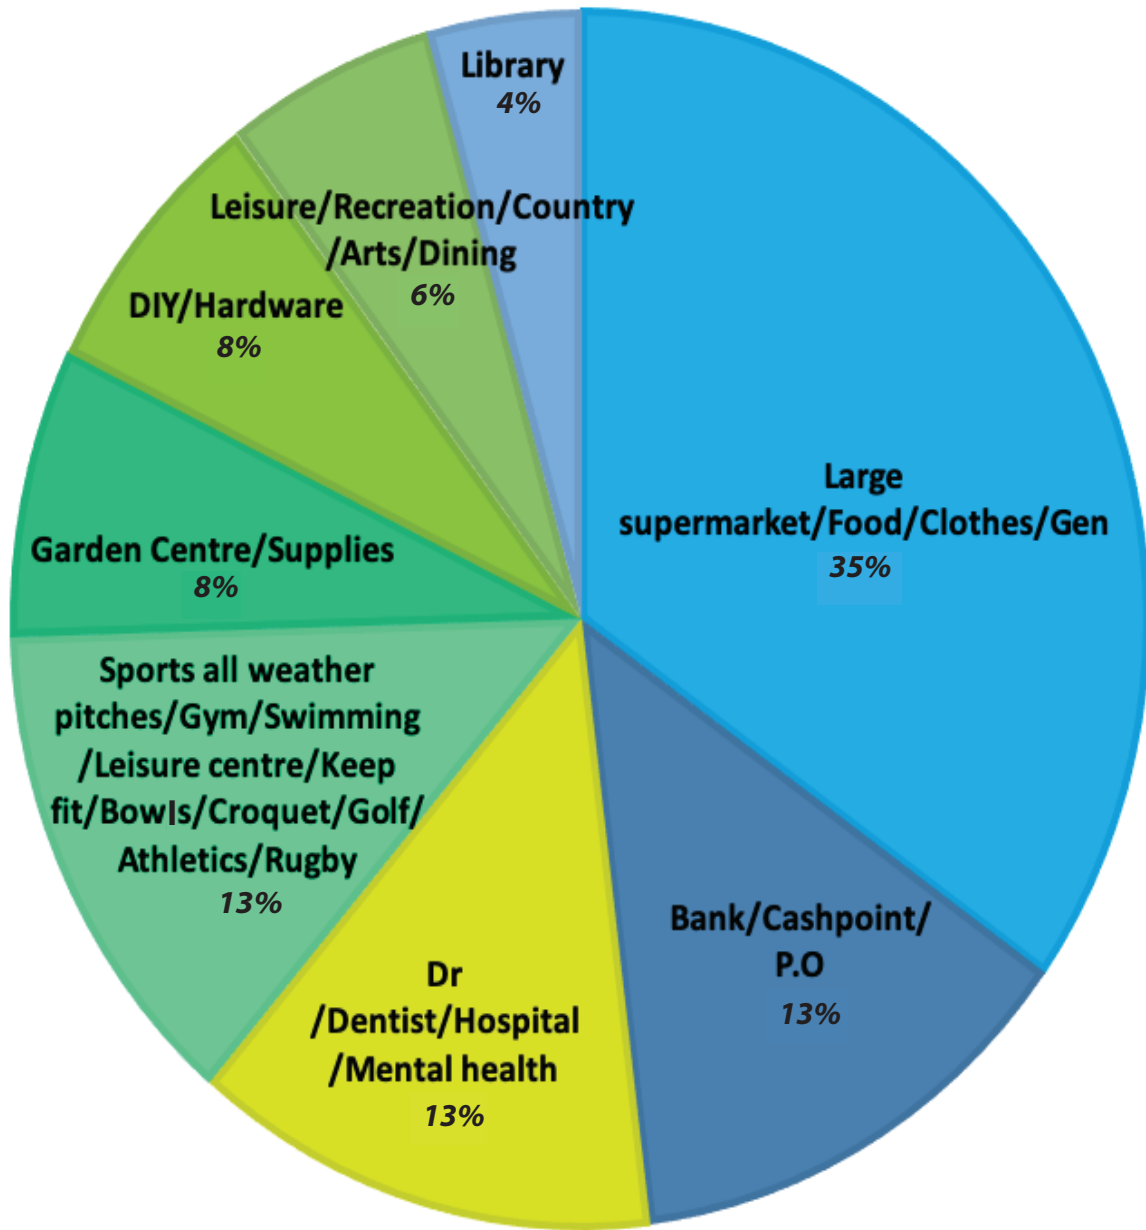

5.) What facilities do you drive out of the Village to find?

Number of people who said that they would benefit if these were available in the Village

Yes: **117** No: **71**

6.a.) If you would like to attend any of these social opportunities:

- Regular village lunch (like the one many years ago): **YES - 64**
- Regular outings to places of interest: **YES - 69**
- Quiz or Tea afternoons: **YES - 60**

6.b.) What shared interest clubs or drop ins would help or interest you?