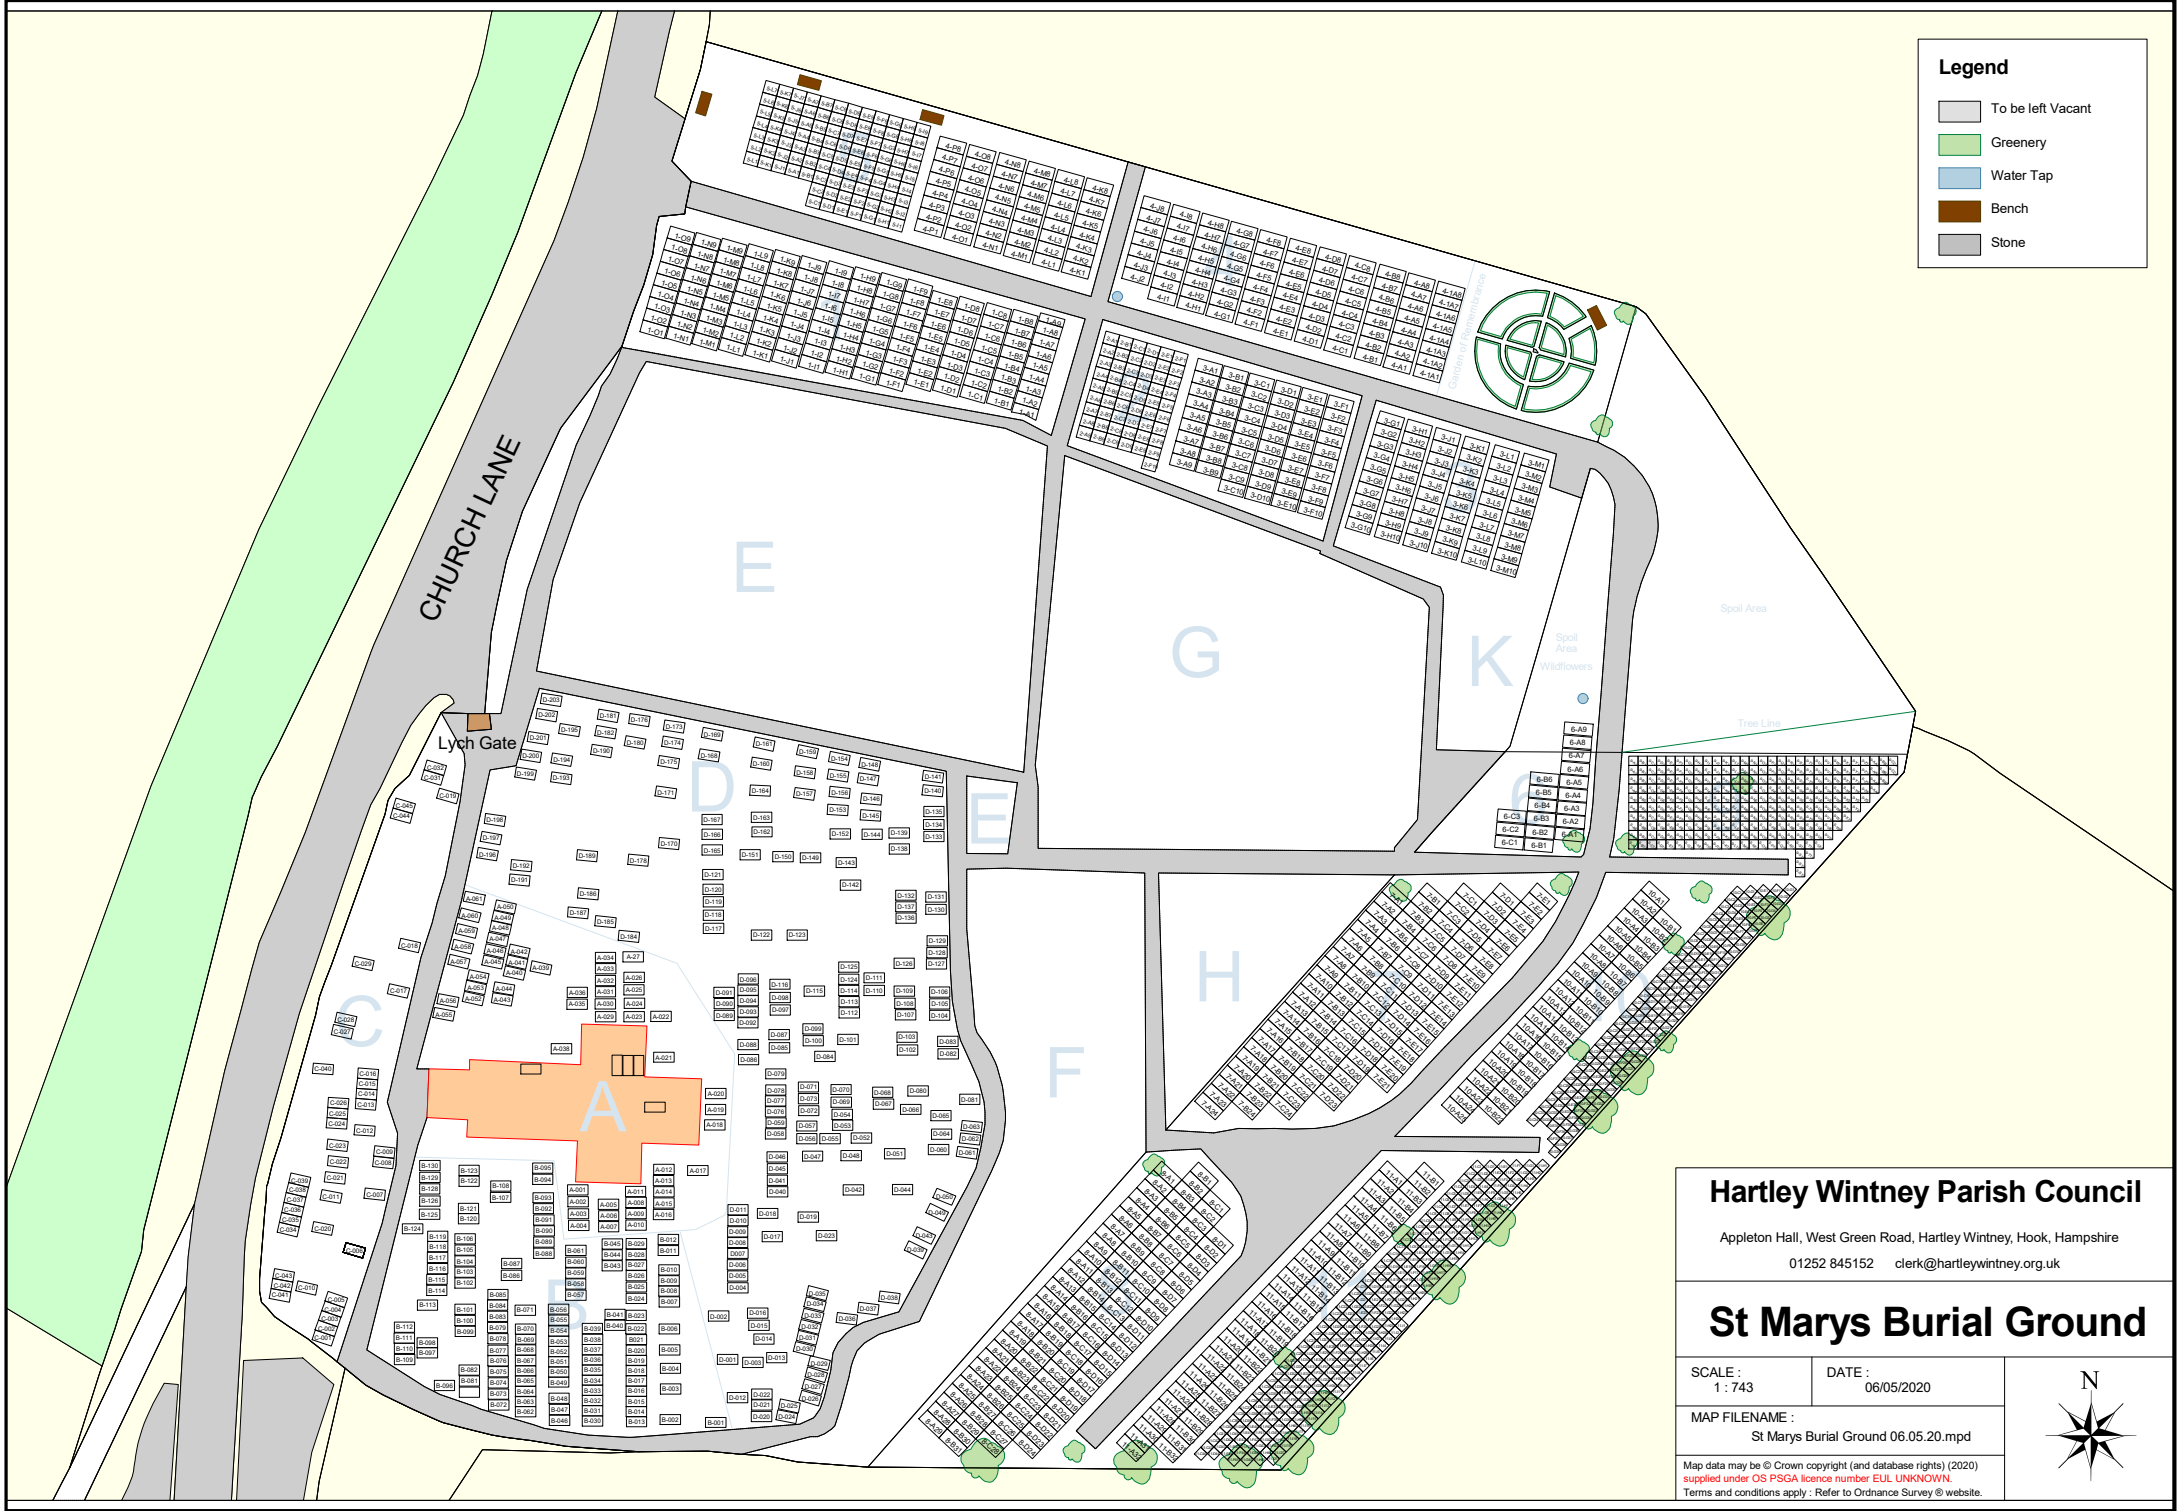

Legend

- To be left Vacant
- Greenery
- Water Tap
- Bench
- Stone

Hartley Wintney Parish Council
Appleton Hall, West Green Road, Hartley Wintney, Hook, Hampshire
01252 845152 clerk@hartleywintney.org.uk

St Marys Burial Ground

SCALE : 1 : 743	DATE : 06/05/2020
MAP FILENAME : St Marys Burial Ground 06.05.20.mpd	
Map data may be © Crown copyright (and database rights) (2020) supplied under OS PSGA licence number EUL UNKNOWN. Terms and conditions apply : Refer to Ordnance Survey @ website.